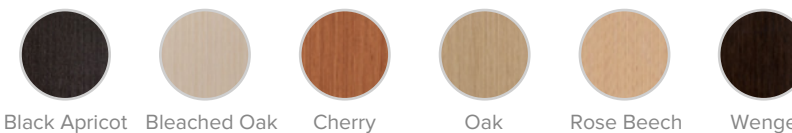

Wood Veneer

Frosted
Glass

Alluminio Collection

Wood Veneer Door Finishes

Painted Door Finishes

Infinity La Luce

Infinity

Infinity

Infinity La Luce

Infinity

Infinity La Luce

Infinity

Infinity La Luce

Infinity La Luce

Infinity La Luce

Wood Veneer Door Finishes

Painted Door Finishes

Elivia

Palermo

Sofia

Elivia La Luce

Palermo La Luce

Sofia La Luce

Elivia