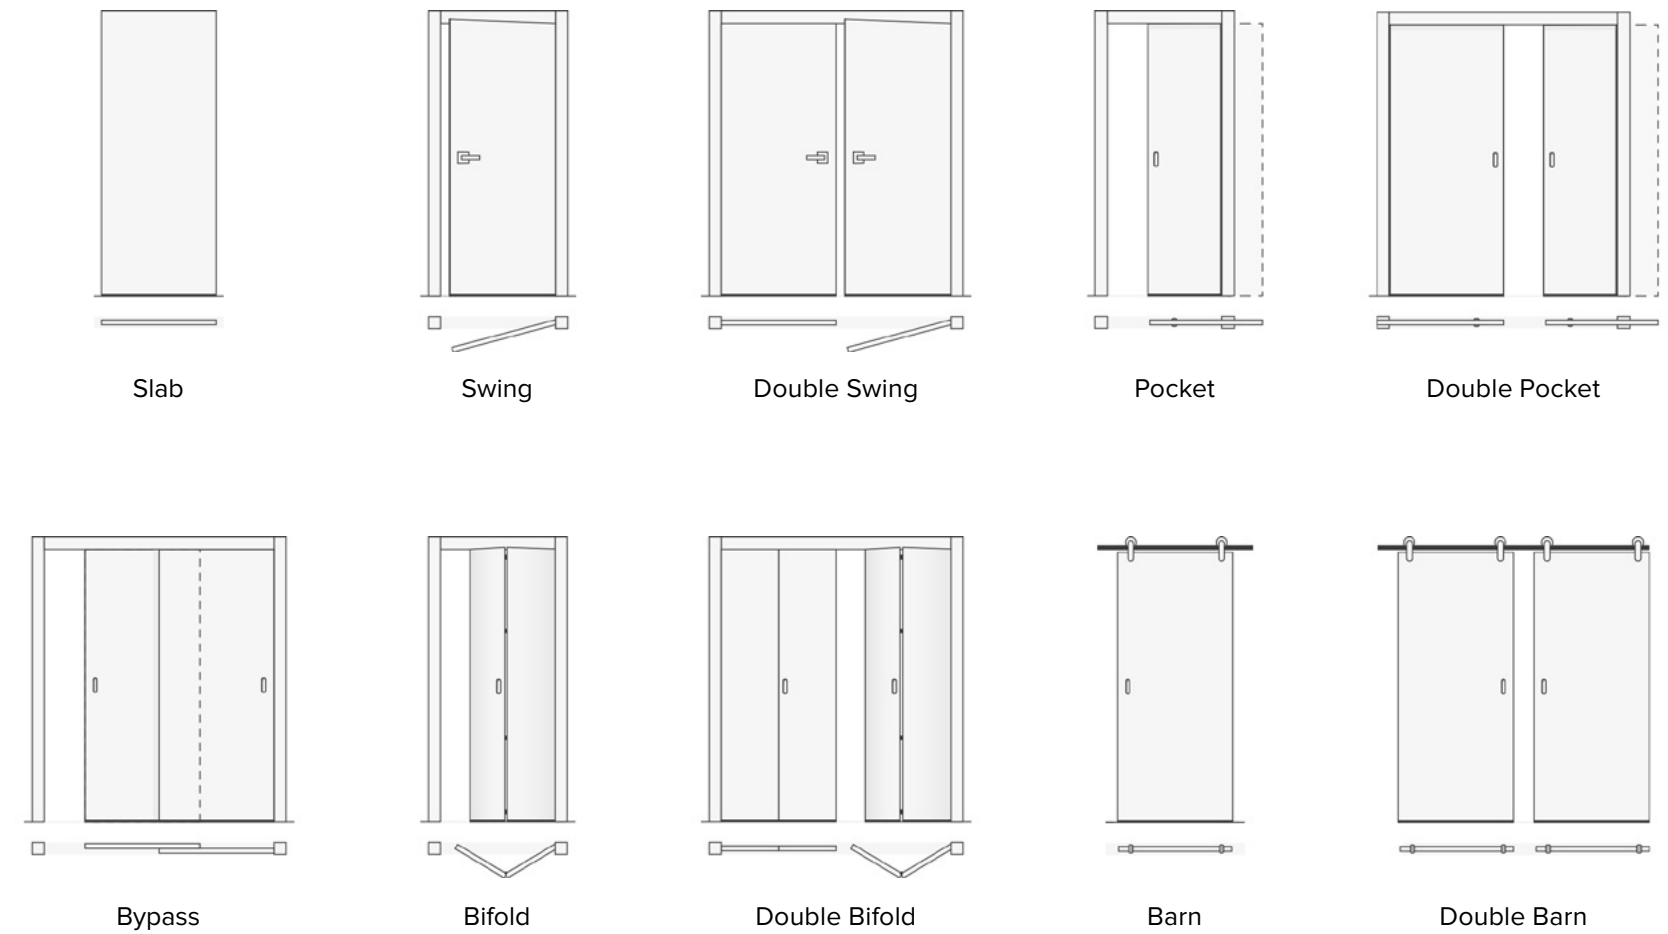

About Us

We are an innovative company that takes customer satisfaction to the next level. Our online app is so easy to work with, there is no learning curve. It includes step-by-step instructions of how to put your door together and place the order – in minutes. There is no hassle, no travel time, no contracts to sign, no harried workers and managers to deal with. Pick a model from our catalog, configure it any way you like, choose a finish, and hit the send button: that's it. Your order will soon be delivered – to your home or construction site. You are important to us.

WE ARE WORLDWIDE

Door Types

Looking for doors that won't take up a lot of space? Or, to make the interior of your home more interesting, you need a door that will look kind of special? Maybe you would like to zone your room space with a door? In order to solve any of your problems, Almes Doors offers a wide range of the door opening types. Almost any slab in the catalog can be made in one of these specifications.